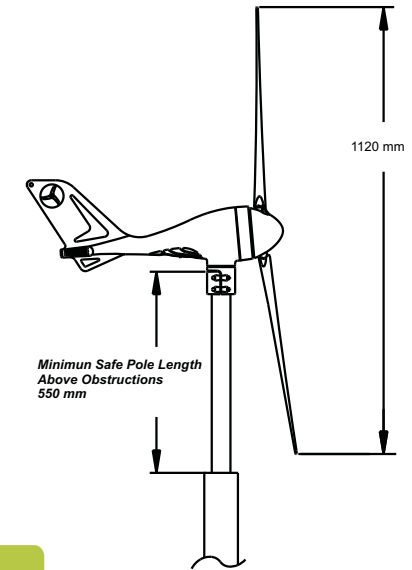

Technical Data sheet:

Model	S-700
Max Output Power	400W
Rated Output Voltage	DC12V / 24V
Rated Output Power	200W / 300W
Rotor Diameter (m)	1.1m
Swept Area	0.95 sq.m.
Number of blades	3
Blade material	CFRP
Rated rotate speed	1100 rpm
Cut in wind speed	3m/s
Rated wind speed	12m/s
Survival wind speed	60m/s
Generator Type	3 Phase PMG
Protection	Electromagnetic brake
Working Temp.range	from -40°C to 60°C
Net Weight	6.7Kg
Controller Type	MPPT
Warranty	3 years
Certificate	ISO9001:2008, CE, RoHs

Wind turbine Charts:

Wind turbine Shipping Info:

Package Carton Size: 70*40*22cm

Net Weight: 6.7kgs Gross Weight:9.5kgs

Applications:

- ※ Home and Remote Cabin
- ※ Marine Boat & Yachts
- ※ Telecommunication Tower
- ※ Monitoring station
- ※ Solar & Wind Hybrid System
- ※ Water Pumping