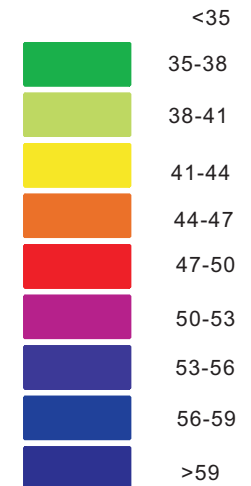

Technical Data sheet:

Model	S-700
Max Output Power	400W
Rated Output Voltage	DC12V / 24V
Rated Output Power	200W / 300W
Rotor Diameter (m)	1.1m
Swept Area	0.95 sq.m.
Number of blades	3
Blade material	CFRP
Rated rotate speed	1100 rpm
Cut in wind speed	3m/s
Rated wind speed	12m/s
Survival wind speed	60m/s
Generator Type	3 Phase PMG
Protection	Electromagnetic brake
Working Temp.range	from -40°C to 60°C
Net Weight	6.7Kg
Controller Type	MPPT
Warranty	3 years
Certificate	ISO9001:2008, CE, RoHs

Wind turbine Charts:

Wind turbine Shipping Info:

Package Carton Size: 70*40*22cm

Net Weight: 6.7kgs Gross Weight:9.5kgs

Applications:

- ※ Home and Remote Cabin
- ※ Marine Boat & Yachts
- ※ Telecommunication Tower
- ※ Monitoring station
- ※ Solar & Wind Hybrid System
- ※ Water Pumping

Test Condition:

1. Wind Speed:
4m/s(9mph)

2. Black Line Mark
Ambient Noise
42dB(A)

Noise levels day
in dB(A)

	<35
	35-38
	38-41
	41-44
	44-47
	47-50
	50-53
	53-56
	56-59
	>59
	Limit line

Test Condition:

1. Wind Speed:
6m/s(13.6mph)

2. Black line mark
Ambient Noise:
41dB(A)

Noise levels day
in dB(A)

Limit line

Test Condition:

1. Wind Speed:
8m/s(18.2mph)

2. Black line mark
Ambient Noise:
42dB(A)

Noise levels day in dB(A)

Test Condition: