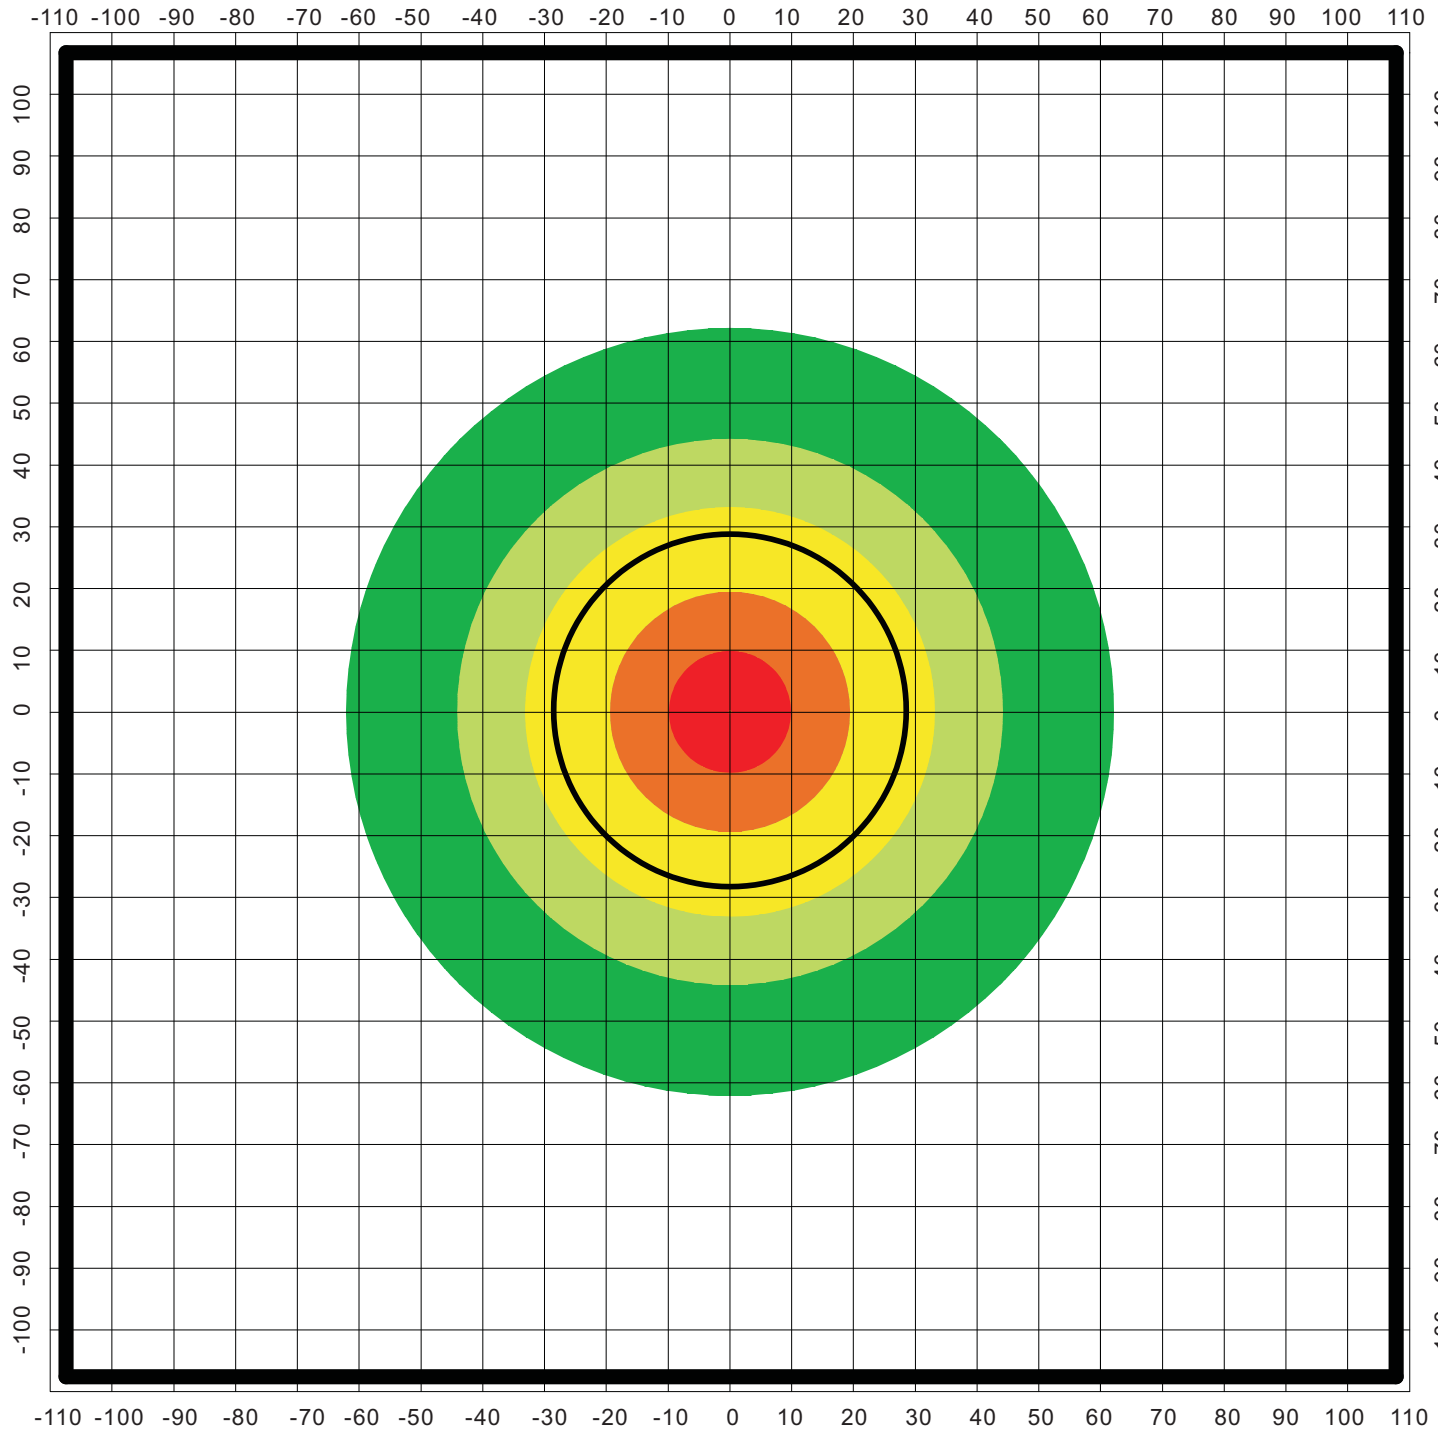

Technical Data sheet:

Model	S-700
Max Output Power	400W
Rated Output Voltage	DC12V / 24V
Rated Output Power	200W / 300W
Rotor Diameter (m)	1.1m
Swept Area	0.95 sq.m.
Number of blades	3
Blade material	CFRP
Rated rotate speed	1100 rpm
Cut in wind speed	3m/s
Rated wind speed	12m/s
Survival wind speed	60m/s
Generator Type	3 Phase PMG
Protection	Electromagnetic brake
Working Temp.range	from -40°C to 60°C
Net Weight	6.7Kg
Controller Type	MPPT
Warranty	3 years
Certificate	ISO9001:2008, CE, RoHs

Wind turbine Charts:

Wind turbine Shipping Info:

Package Carton Size: 70*40*22cm

Net Weight: 6.7kgs Gross Weight:9.5kgs

Applications:

- ※ Home and Remote Cabin
- ※ Marine Boat & Yachts
- ※ Telecommunication Tower
- ※ Monitoring station
- ※ Solar & Wind Hybrid System
- ※ Water Pumping