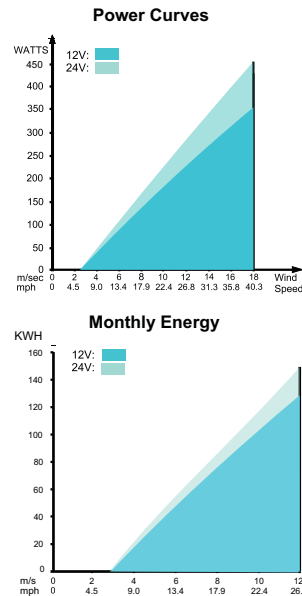

Technical Data sheet:

Model	S-700
Max Output Power	400W
Rated Output Voltage	DC12V / 24V
Rated Output Power	200W / 300W
Rotor Diameter (m)	1.1m
Swept Area	0.95 sq.m.
Number of blades	3
Blade material	CFRP
Rated rotate speed	1100 rpm
Cut in wind speed	3m/s
Rated wind speed	12m/s
Survival wind speed	60m/s
Generator Type	3 Phase PMG
Protection	Electromagnetic brake
Working Temp.range	from -40°C to 60°C
Net Weight	6.7Kg
Controller Type	MPPT
Warranty	3 years
Certificate	ISO9001:2008, CE, RoHs

Smart Charge MPPT controller:

Controller Type:

- Internal Version
- External Version

T'uvento

Wind Speed	3m/s	5m/s	7m/s	10m/s	12m/s	15m/s	18m/s	20m/s	
12V	Charge Current	0.8A	5A	7A	12A	17A	23A	25A	Brake
	Output Power	10W	62W	88W	151W	218W	304W	337W	
24V	Charge Current	0.4A	3A	4A	7.5A	10A	14A	16A	Brake
	Output Power	10W	75W	100W	191W	262W	371W	432W	