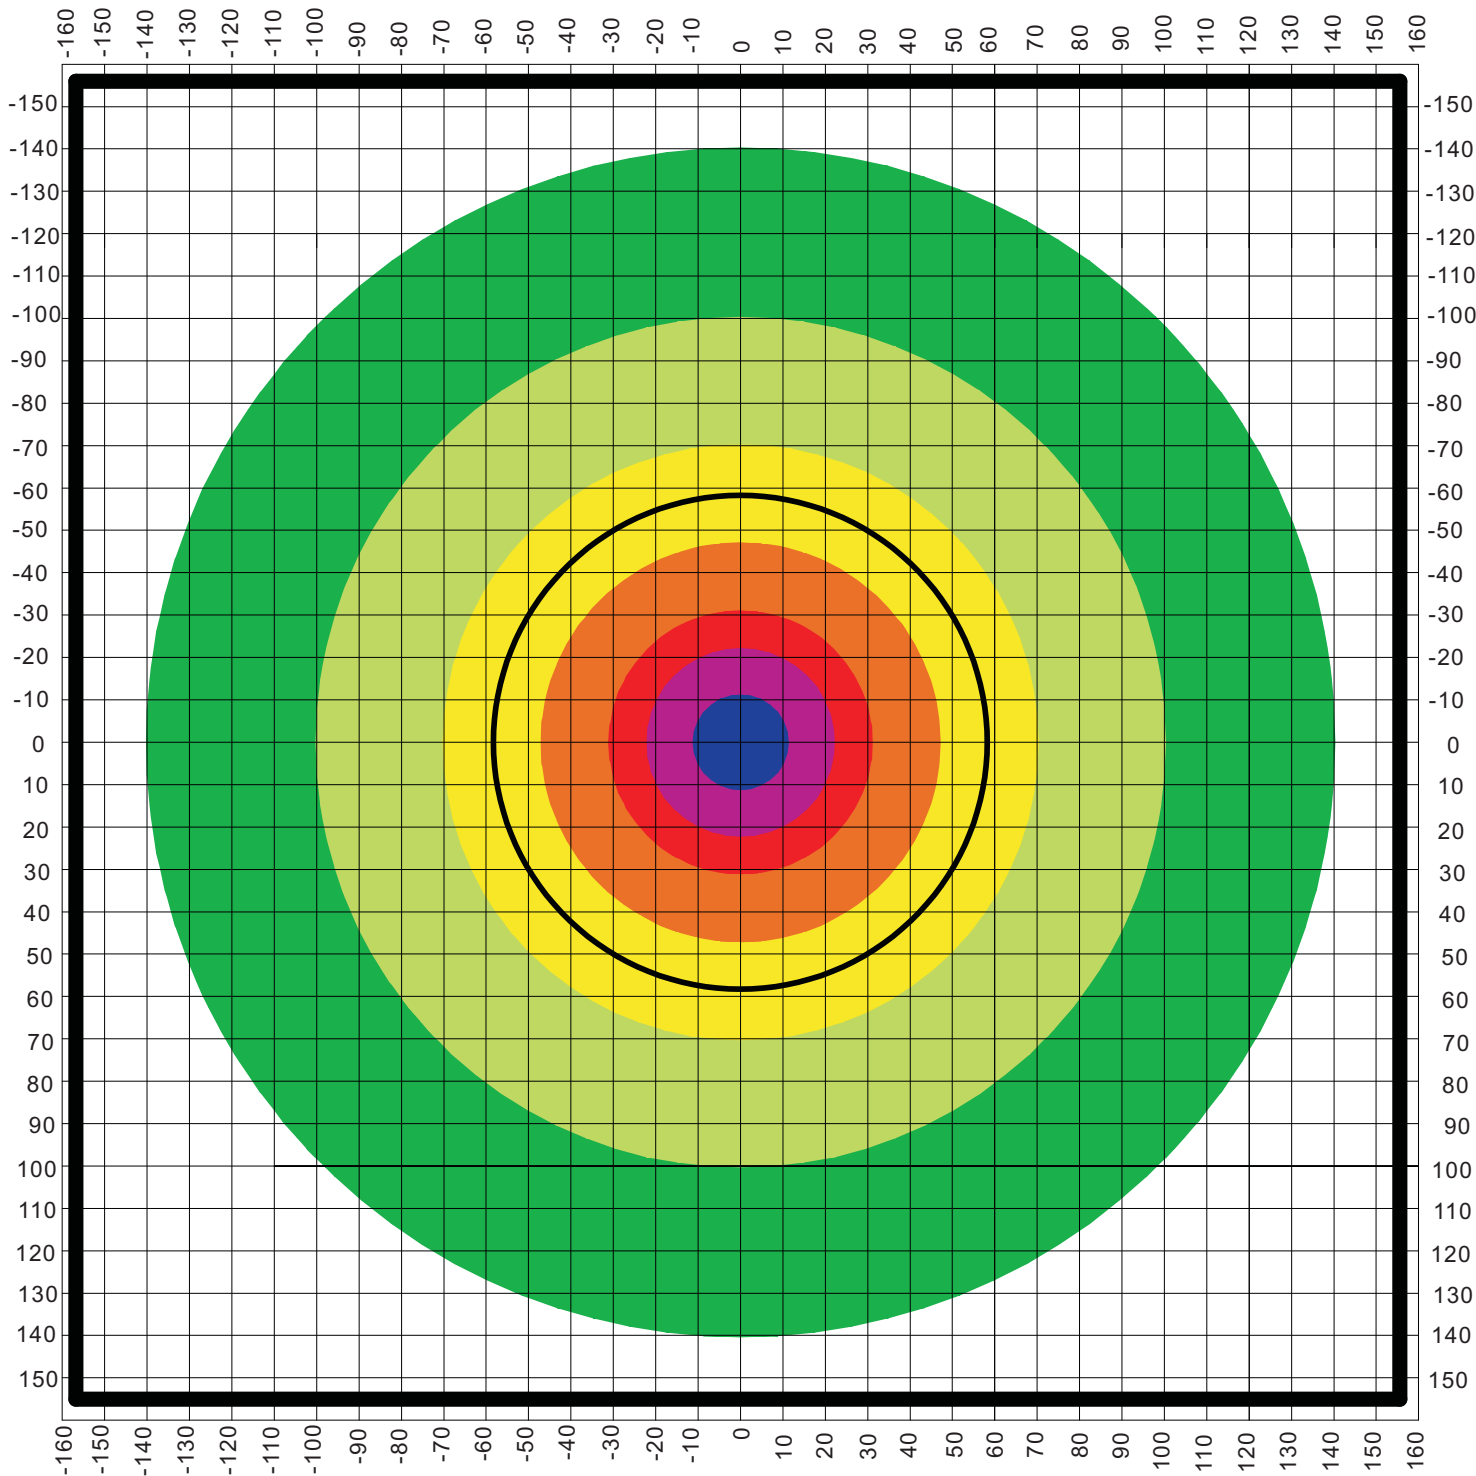

Technical Data sheet:

Model	S-700
Max Output Power	400W
Rated Output Voltage	DC12V / 24V
Rated Output Power	200W / 300W
Rotor Diameter (m)	1.1m
Swept Area	0.95 sq.m.
Number of blades	3
Blade material	CFRP
Rated rotate speed	1100 rpm
Cut in wind speed	3m/s
Rated wind speed	12m/s
Survival wind speed	60m/s
Generator Type	3 Phase PMG
Protection	Electromagnetic brake
Working Temp.range	from -40°C to 60°C
Net Weight	6.7Kg
Controller Type	MPPT
Warranty	3 years
Certificate	ISO9001:2008, CE, RoHs

Wind turbine Charts:

Wind turbine Shipping Info:

Package Carton Size: 70*40*22cm

Net Weight: 6.7kgs Gross Weight:9.5kgs

Applications:

- ※ Home and Remote Cabin
- ※ Marine Boat & Yachts
- ※ Telecommunication Tower
- ※ Monitoring station
- ※ Solar & Wind Hybrid System
- ※ Water Pumping

2. Black line mark
Ambient Noise:
41dB(A)

Noise levels day
in dB(A)

Limit line

Test Condition:

1. Wind Speed:
8m/s(18.2mph)

2. Black line mark
Ambient Noise:
42dB(A)

Noise levels day in dB(A)

Test Condition: