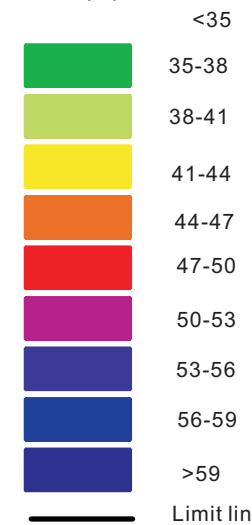

Technical Data sheet:

Model	S-700
Max Output Power	400W
Rated Output Voltage	DC12V / 24V
Rated Output Power	200W / 300W
Rotor Diameter (m)	1.1m
Swept Area	0.95 sq.m.
Number of blades	3
Blade material	CFRP
Rated rotate speed	1100 rpm
Cut in wind speed	3m/s
Rated wind speed	12m/s
Survival wind speed	60m/s
Generator Type	3 Phase PMG
Protection	Electromagnetic brake
Working Temp.range	from -40°C to 60°C
Net Weight	6.7Kg
Controller Type	MPPT
Warranty	3 years
Certificate	ISO9001:2008, CE, RoHs

Wind turbine Charts:

Wind turbine Shipping Info:

Package Carton Size: 70*40*22cm

Net Weight: 6.7kgs Gross Weight:9.5kgs

Applications:

- ※ Home and Remote Cabin
- ※ Marine Boat & Yachts
- ※ Telecommunication Tower
- ※ Monitoring station
- ※ Solar & Wind Hybrid System
- ※ Water Pumping

2. Black line mark
Ambient Noise:
41dB(A)

Noise levels day
in dB(A)

Limit line

Test Condition:

1. Wind Speed:
8m/s(18.2mph)

2. Black line mark
Ambient Noise:
42dB(A)

Noise levels day in dB(A)

Test Condition:

1. Wind Speed:
10m/s(22.7mph)

2. Black kine mark
Ambient Noise:
43dB(A)

Noise levels day
in dB(A)

	<35
	35-38
	38-41
	41-44
	44-47
	47-50
	50-53
	53-56
	56-59
	>59
	Limit line