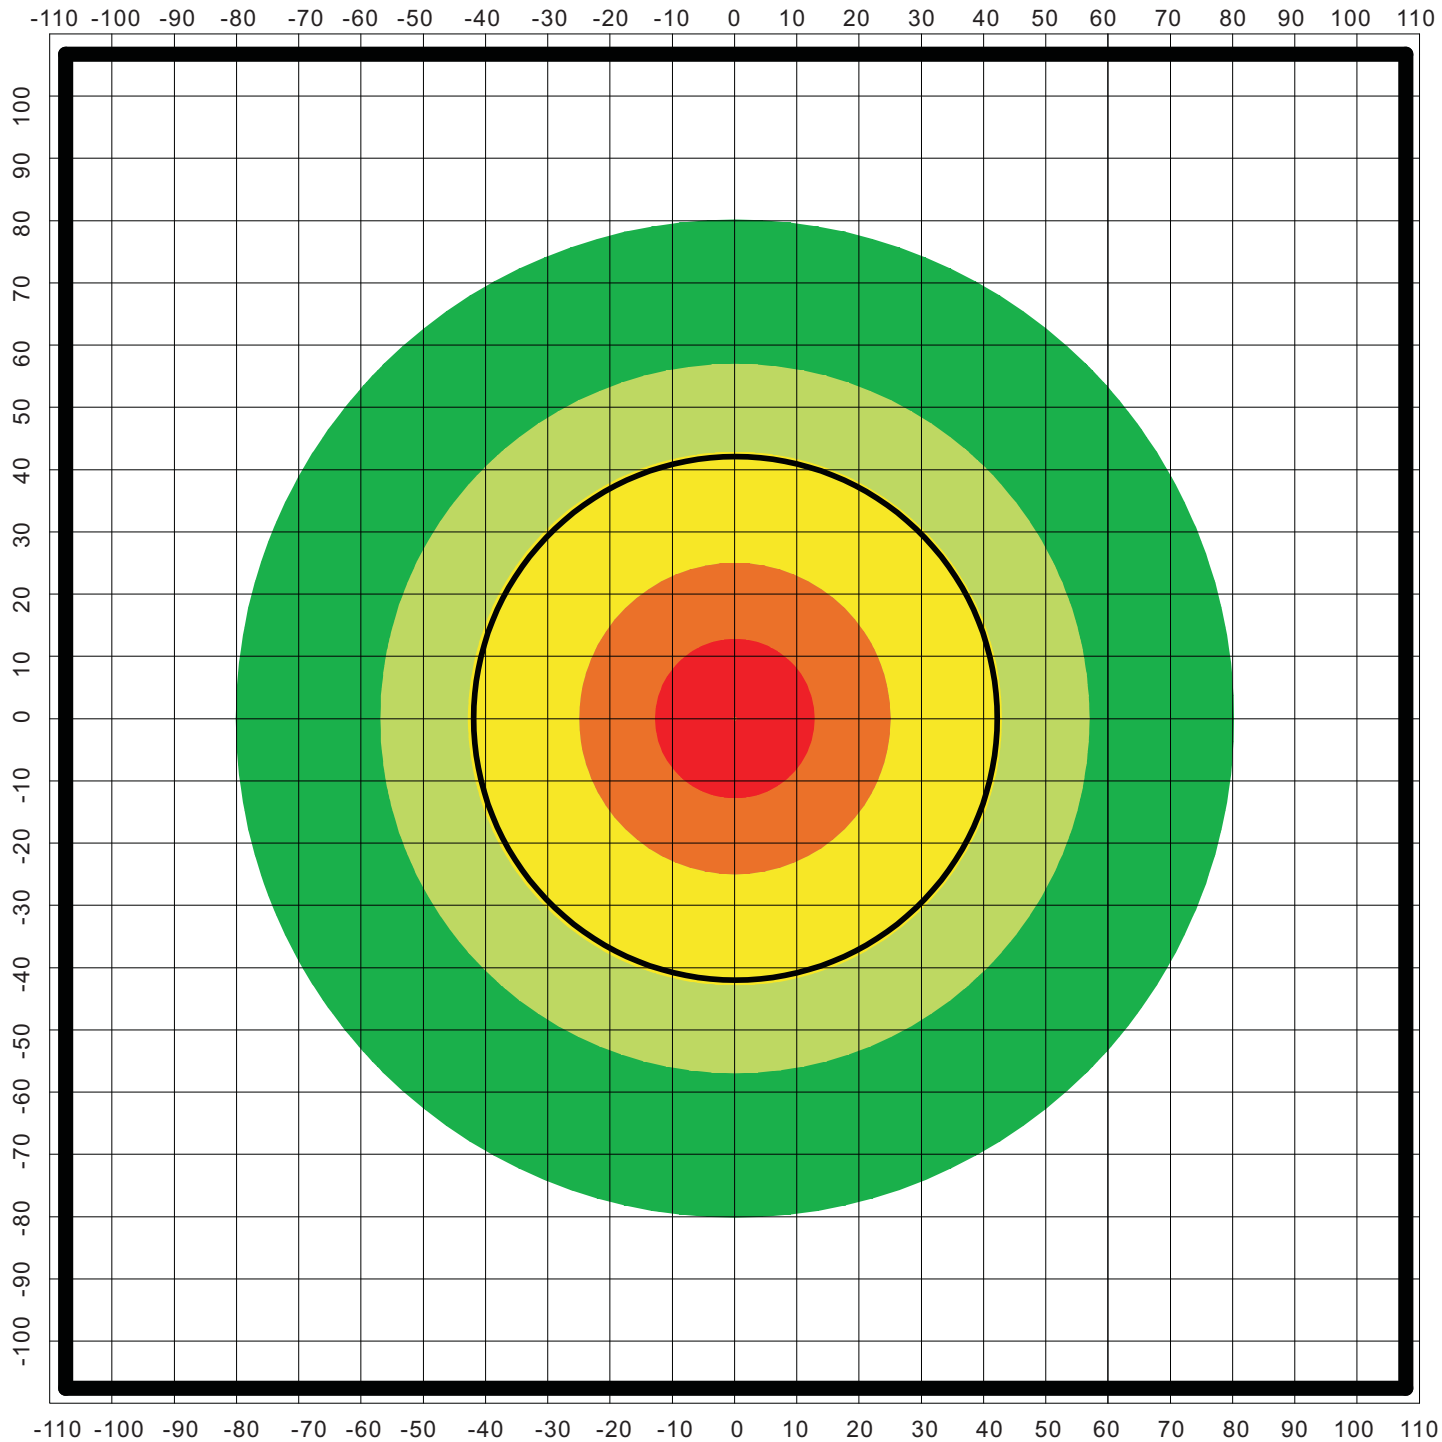

Test Condition:

1. Wind Speed:
6m/s(13.6mph)

2. Black line mark
Ambient Noise:
41dB(A)

Noise levels day
in dB(A)

Limit line