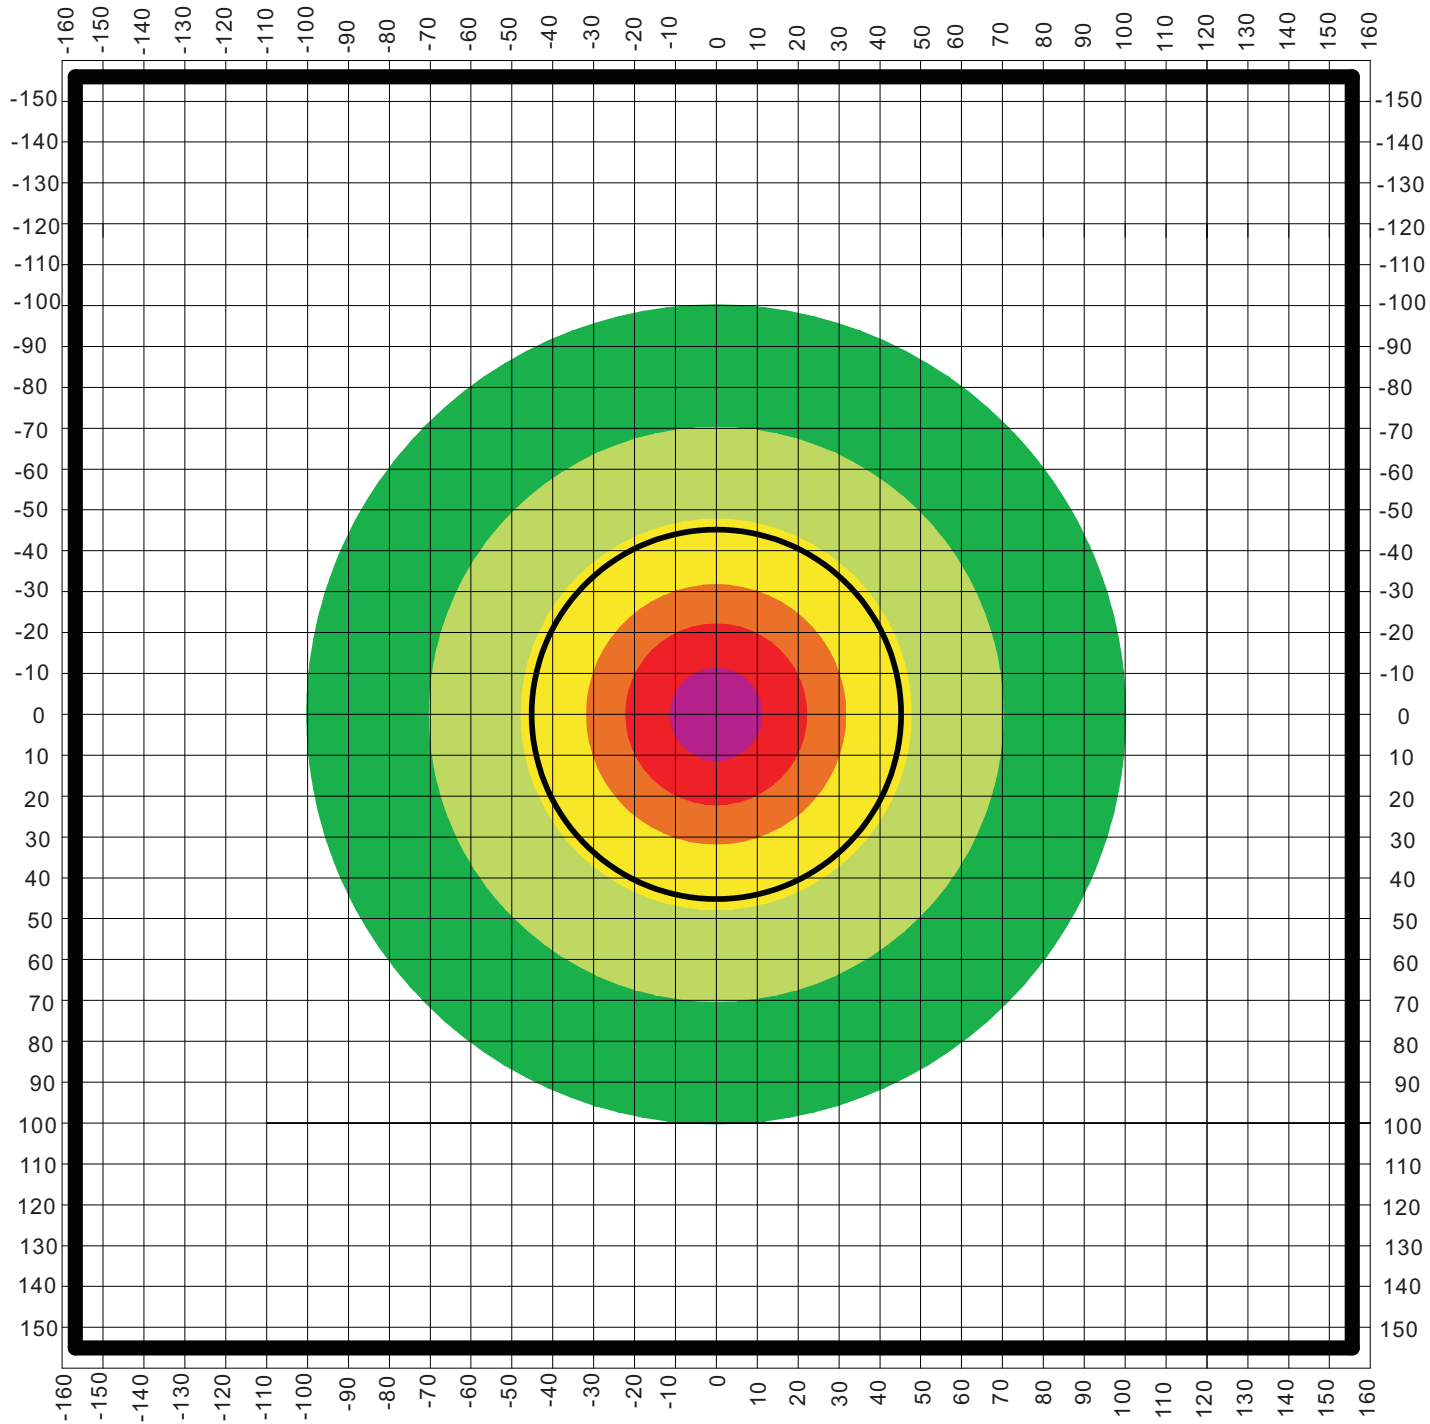

Test Condition:

1. Wind Speed:
8m/s(18.2mph)

2. Black line mark
Ambient Noise:
42dB(A)

Noise levels day in dB(A)