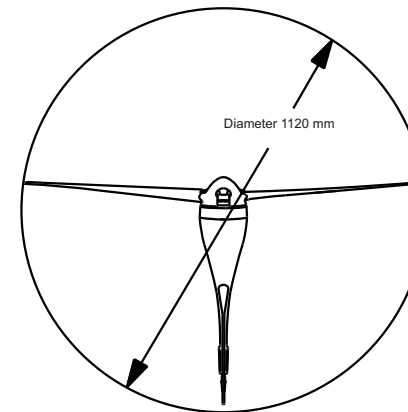

Technical Data sheet:

Model	S-700
Max Output Power	400W
Rated Output Voltage	DC12V / 24V
Rated Output Power	200W / 300W
Rotor Diameter (m)	1.1m
Swept Area	0.95 sq.m.
Number of blades	3
Blade material	CFRP
Rated rotate speed	1100 rpm
Cut in wind speed	3m/s
Rated wind speed	12m/s
Survival wind speed	60m/s
Generator Type	3 Phase PMG
Protection	Electromagnetic brake
Working Temp.range	from -40°C to 60°C
Net Weight	6.7Kg
Controller Type	MPPT
Warranty	3 years
Certificate	ISO9001:2008, CE, RoHs

Smart Charge MPPT controller:

Controller Type:

- Internal Version
- External Version

T'uvento

Wind Speed	3m/s	5m/s	7m/s	10m/s	12m/s	15m/s	18m/s	20m/s	
12V	Charge Current	0.8A	5A	7A	12A	17A	23A	25A	Brake
	Output Power	10W	62W	88W	151W	218W	304W	337W	
24V	Charge Current	0.4A	3A	4A	7.5A	10A	14A	16A	Brake
	Output Power	10W	75W	100W	191W	262W	371W	432W	

Wind turbine Charts:

Wind turbine Shipping Info:

Package Carton Size: 70*40*22cm

Net Weight: 6.7kgs Gross Weight:9.5kgs

Applications:

- ※ Home and Remote Cabin
- ※ Marine Boat & Yachts
- ※ Telecommunication Tower
- ※ Monitoring station
- ※ Solar & Wind Hybrid System
- ※ Water Pumping